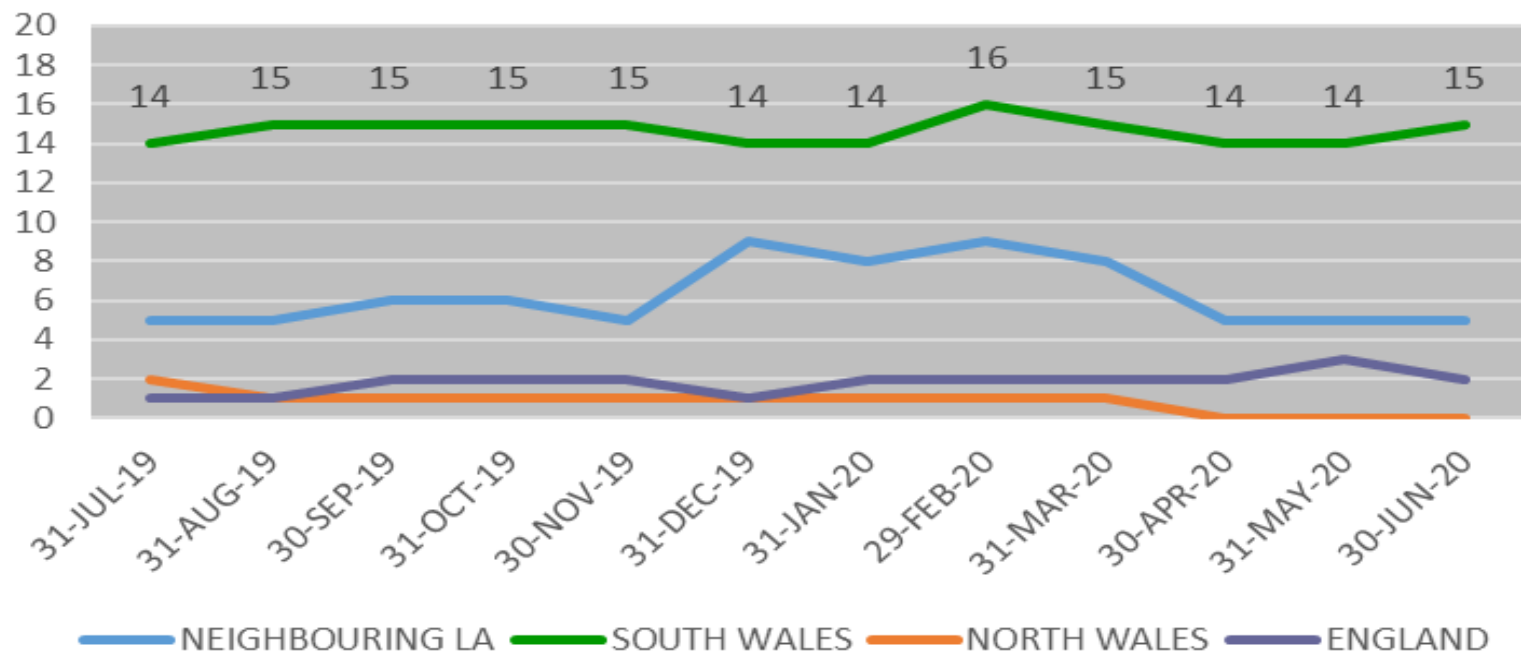

RESIDENTIAL PLACEMENTS