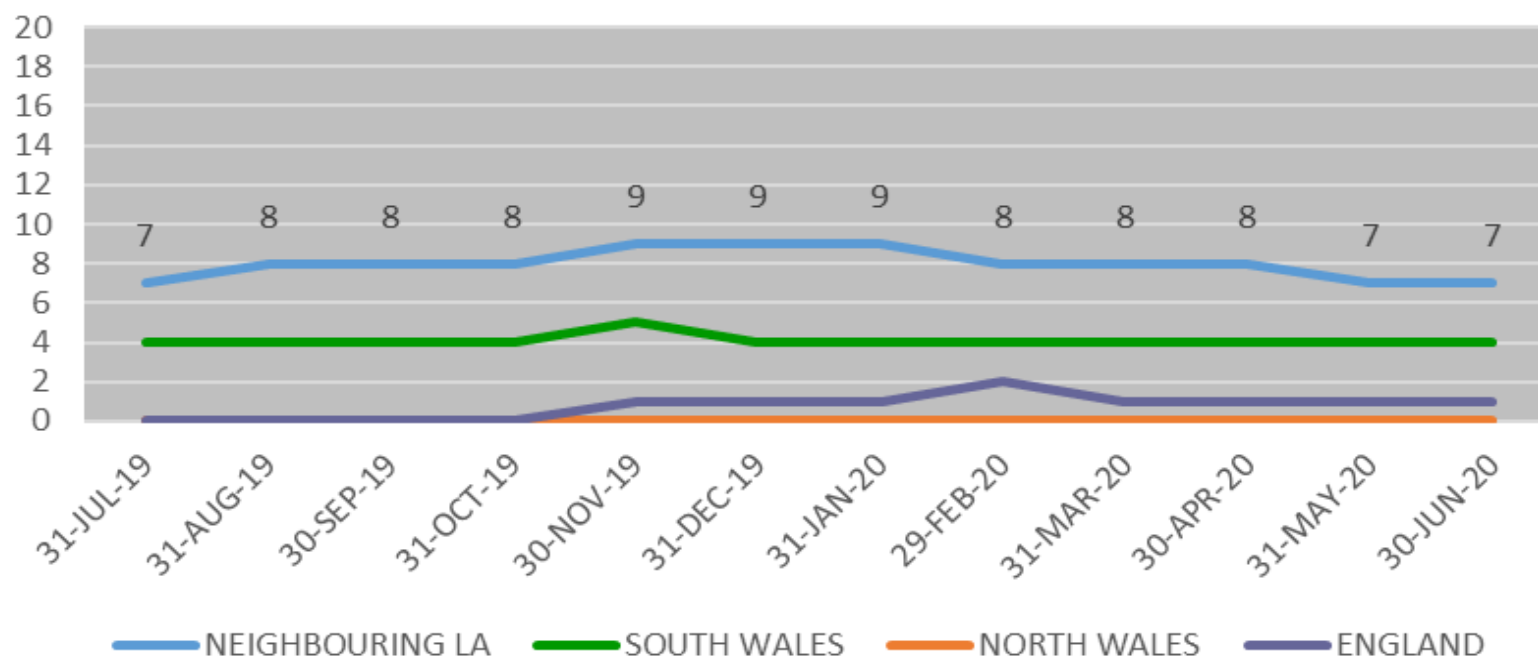

OWN PARENTS PLACEMENTS