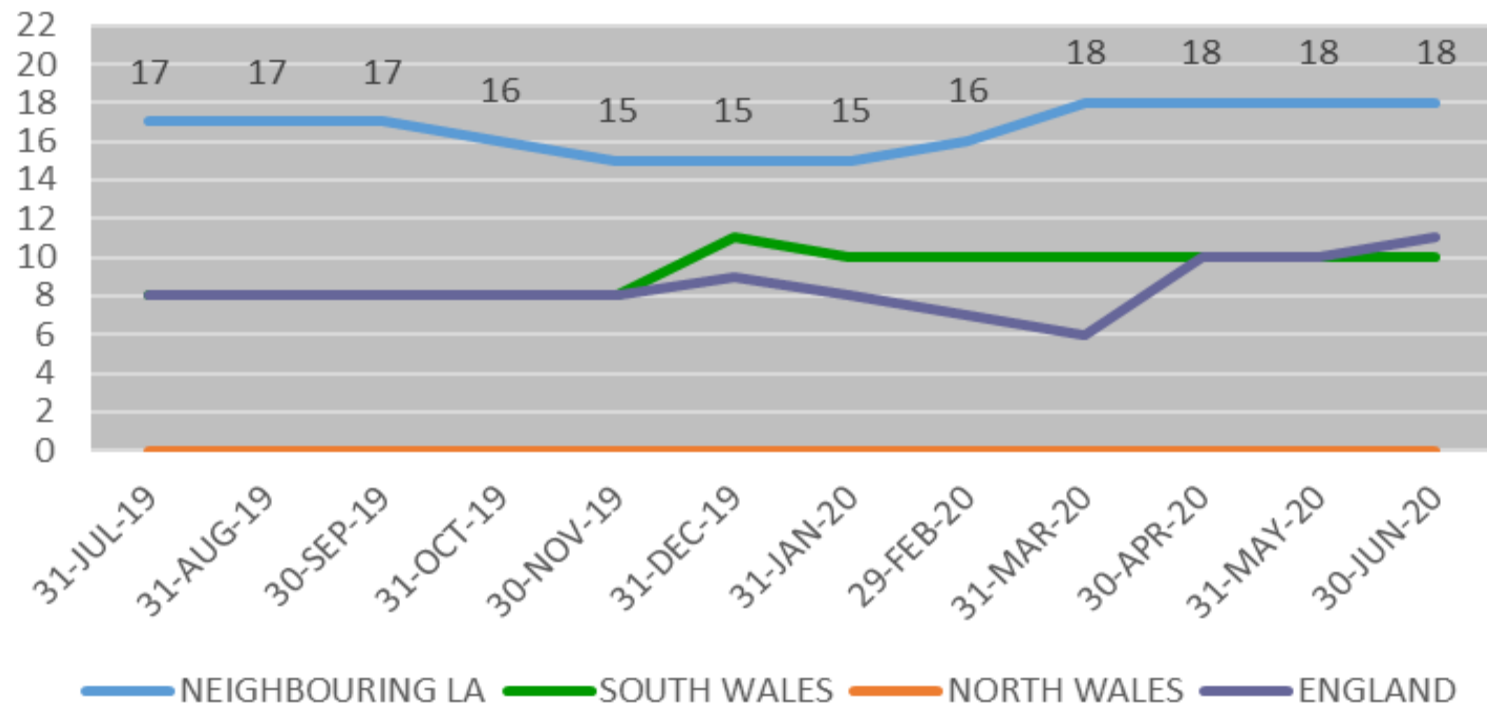

31-JUL-19	31-AUG-19	30-SEP-19	31-OCT-19	30-NOV-19	31-DEC-19	31-JAN-20	29-FEB-20	31-MAR-20	30-APR-20	31-MAY-20	30-JUN-20
FAMILY & FRIENDS	NEIGHBOURING LA	17	17	17	16	15	15	15	16	18	18	18	18
	SOUTH WALES	8	8	8	8	8	11	10	10	10	10	10	10
	NORTH WALES	0	0	0	0	0	0	0	0	0	0	0	0
	OUTSIDE WALES	8	8	8	8	8	9	8	7	6	10	10	11
FOSTERING	NEIGHBOURING LA	100	101	103	104	104	103	103	102	104	107	106	105
	SOUTH WALES	45	44	43	45	44	43	39	39	40	40	40	41
	NORTH WALES	4	4	4	4	4	4	4	4	4	4	3	3
	OUTSIDE WALES	6	6	6	6	6	6	5	5	5	7	5	5
OWN PARENTS	NEIGHBOURING LA	7	8	8	8	9	9	9	8	8	8	7	7
	SOUTH WALES	4	4	4	4	5	4	4	4	4	4	4	4
	NORTH WALES	0	0	0	0	0	0	0	0	0	0	0	0
	OUTSIDE WALES	0	0	0	0	1	1	1	2	1	1	1	1
RESIDENTIAL	NEIGHBOURING LA	5	5	6	6	5	9	8	9	8	5	5	5
	SOUTH WALES	14	15	15	15	15	14	14	16	15	14	14	15
	NORTH WALES	2	1	1	1	1	1	1	1	1	0	0	0
	OUTSIDE WALES	1	1	2	2	2	1	2	2	2	2	3	2
Totals		221	222	225	227	227	230	223	225	226	230	226	227

Key

Neighbouring LA	Neath Port Talbot, Carmarthenshire
South Wales	Blaenau Gwent, Bridgend, Caerphilly, Cardiff, Ceredigion, Merthyr Tydfil, Newport Pembrokeshire, Powys, Rhondda Cynon Taf, Torfaen, Vale Of Glamorgan
North Wales	Conwy, Flintshire, Isle Of Anglesey, Wrexham

FAMILY & FRIENDS PLACEMENTS